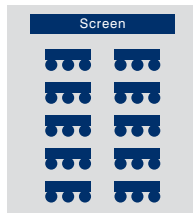

Venue Setups

U-SHAPE STYLE

Up to 24 guests

CONFERENCE STYLE

Up to 30 guests

CHEVRON STYLE

Up to 24 guests

ROUNDS

Up to 45 guests

THEATER STYLE

Up to 50 guests

CLASSROOM STYLE

Up to 36 guests

HOLLOW SQUARE

Up to 30 guests

CRESCENT ROUNDS